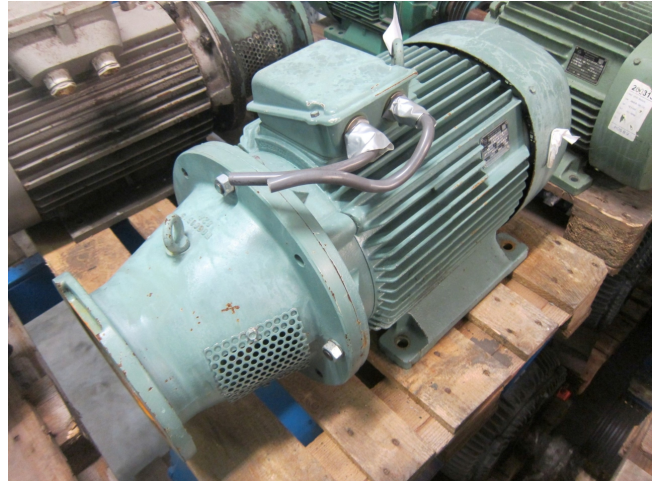

## VEM Motors KMER 200 L4 ACP

### Specifications

Brand	VEM Motors
Type	KMER 200 L4 ACP
kW	30
RPM	1460
50 Hz / 60 Hz	50Hz
Stock	1

#### Used VEM Motors KMER 200 L4 ACP

Used VEM Motors electro motor type KMER 200 L4 ACP with 30kW and 1460RPM at 50Hz.